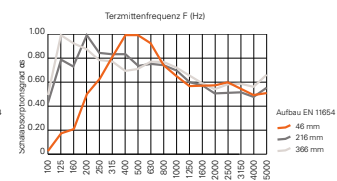

LI 28/4.0-1

Front: Veneer / synthetic resin / lacquered

Fire rating: MDF: B1, B2/gypsum: A2

Back: Acoustic fleece

For details on panel mounting and substructures, refer to the separate installation manual.

acsono

acsono ag | Eggasse 4a | 4852 Rothrist | Switzerland
T: +41 62 205 24 24 | info@acsono.com | acsono.com

Find out more now
acsono.com/linea