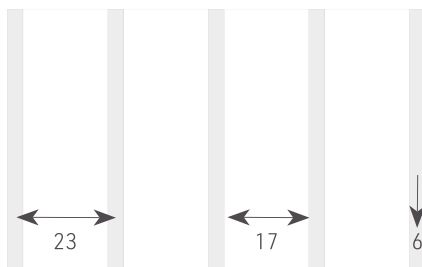

Linea Easy

Linea Easy makes a noticeable difference to any room, harmoniously blending effective acoustics, natural materials and timeless design. The integrated wood fibre absorber optimises acoustics while introducing sustainability into architectural design. Flexibly mounted on walls or ceilings, it creates a calm, feel-good ambience with a high-end aesthetic.

Description	Decorative acoustic panel with integrated absorber for walls and ceilings, designed for mounting on a substructure
Panel dimensions	2770 × 184 × 36.5 mm (±0.5 mm)
Perforation	23/6
Substrate	MDF
Back	Wood wool absorber, slotted
Grammage	Approx. 10 kg/m ²
Finish	Real wood veneer (coated raw sanded), melamine
Fire behaviour	Normal flammability
U-value	U = 1.43 W/m ² K [DIN EN 12667] U = thermal transmittance
Formaldehyde	E1 [DIN EN 16516] (Chemical Prohibition Ordinance (ChemVerbotsV) compliant.)
Edges	Long edge: tongue-and-groove joint Short edge: saw cut
Installation	Vertical horizontal Wall ceiling
Accessories	Mounting bracket mounting adhesive (optional) Mounting rail (optional) Finishing trim (optional)

Perforation:
23 mm groove centre to groove centre
6 mm groove/slot width
17 mm slat width

acsono

acsono ag | Eggasse 4a | 4852 Rothrist | Switzerland
T: +41 62 205 24 24 | info@acsono.com | acsono.com

Find out more now
acsono.com/linea

Sound absorption values

Total build-up ↑↓	Wall/ceiling	Wall/ceiling
	Panel	Cavity Panel
Total build-up	36.5 mm	100 mm
Cavity (void)	None	63.5 mm
Panel	36.5 mm	36.5 mm
Frequency [Hz]	α_s	α_s
100	0.06	0.22
125	0.14	0.29
160	0.22	0.48
200	0.38	0.58
250	0.49	0.69
315	0.65	0.75
400	0.77	0.78
500	0.87	0.79
630	0.90	0.82
800	0.94	0.87
1000	0.97	0.90
1250	0.99	0.98
1600	1.00	1.02
2000	1.02	1.03
2500	1.01	0.99
3150	0.92	0.92
4000	0.82	0.84
5000	0.72	0.73
NRC	0.85	0.85
SAA	0.83	0.85
α_w	0.80	0.85
Absorber class	B	B