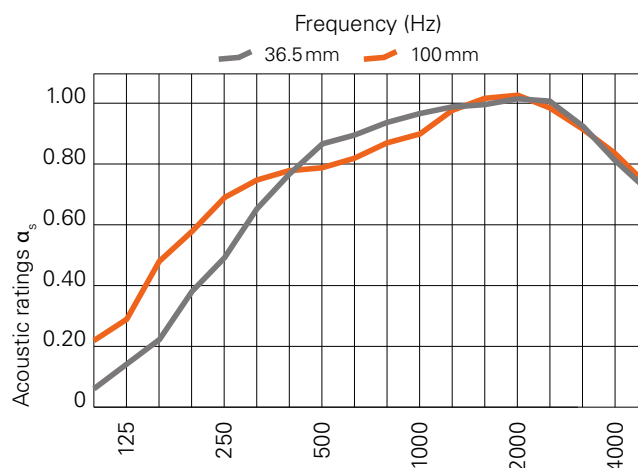

Description	Decorative acoustic panel with integrated absorber for walls and ceilings, designed for mounting on a substructure
Panel dimensions	2770 × 184 × 36.5 mm (±0.5 mm)
Perforation	23/6
Substrate	MDF
Back	Wood wool absorber, slotted
Grammage	Approx. 10 kg/m ²
Finish	Real wood veneer (coated raw sanded), melamine
Fire behaviour	Normal flammability
U-value	U = 1.43 W/m ² K [DIN EN 12667] U = thermal transmittance
Formaldehyde	E1 [DIN EN 16516] (Chemical Prohibition Ordinance (ChemVerbotsV) compliant.)
Edges	Long edge: tongue-and-groove joint Short edge: saw cut
Installation	Vertical horizontal Wall ceiling
Accessories	Mounting bracket mounting adhesive (optional) Mounting rail (optional) Finishing trim (optional)

Perforation:
23 mm groove centre to groove centre
6 mm groove/slot width
17 mm slat width

acsono

acsono ag | Eggasse 4a | 4852 Rothrist | Switzerland
T: +41 62 205 24 24 | info@acsono.com | acsono.com

Find out more now
acsono.com/linea

Sound absorption values

Total build-up ↑↓	Wall/ceiling	Wall/ceiling
	Panel	Cavity Panel
Total build-up	36.5 mm	100 mm
Cavity (void)	None	63.5 mm
Panel	36.5 mm	36.5 mm
Frequency [Hz]	α_s	α_s
100	0.06	0.22
125	0.14	0.29
160	0.22	0.48
200	0.38	0.58
250	0.49	0.69
315	0.65	0.75
400	0.77	0.78
500	0.87	0.79
630	0.90	0.82
800	0.94	0.87
1000	0.97	0.90
1250	0.99	0.98
1600	1.00	1.02
2000	1.02	1.03
2500	1.01	0.99
3150	0.92	0.92
4000	0.82	0.84
5000	0.72	0.73
NRC	0.85	0.85
SAA	0.83	0.85
α_w	0.80	0.85
Absorber class	B	B